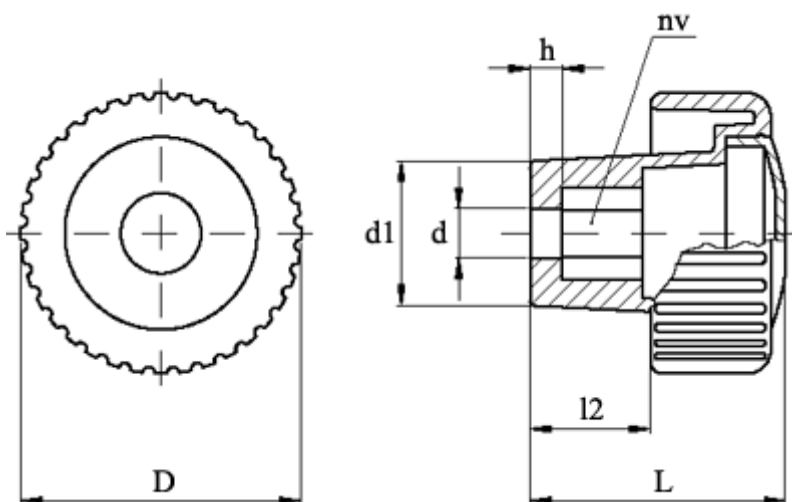

Article number: 23021387629

Description: E+G Knurled knob  
MCT.50 EH-8 C9, Black centre cap

## Measures

D = 50  
d = 8  
d1 = 23.0  
h = 5  
L = 40  
l2 = 21  
NV = 13